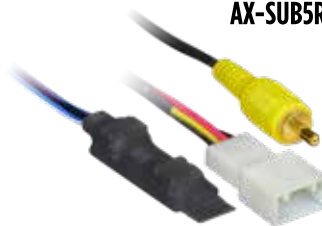

# UNIVERSAL & DEVICE CONNECTION

**AXXESS**  
INTEGRATE

CELEBRATING  
**70**  
YEARS  
OF INNOVATION

**AX-OTG-USBC**

**AX-DUALUSB**

**AX-MBUSB**

**AX-NIS32BT**

**AX-SUB5RVC-6V**

### **AX-OTG-USBC**

- **Fits Universal**
- USB-C OTG cable
- Needed to operate AXXESS UPDATER APP
- Data transfer cable for Android
- Use in conjunction with USB-CAB or USB-MINI-CAB
- Does not charge device
- Black cable

### **AX-DUALUSB**

- **Fits Universal**
- Dual USB cigarette socket
- Dual USB cigarette sized filler
- Charging and data transfer capable
- Plastic locking nuts included
- 3 foot cable