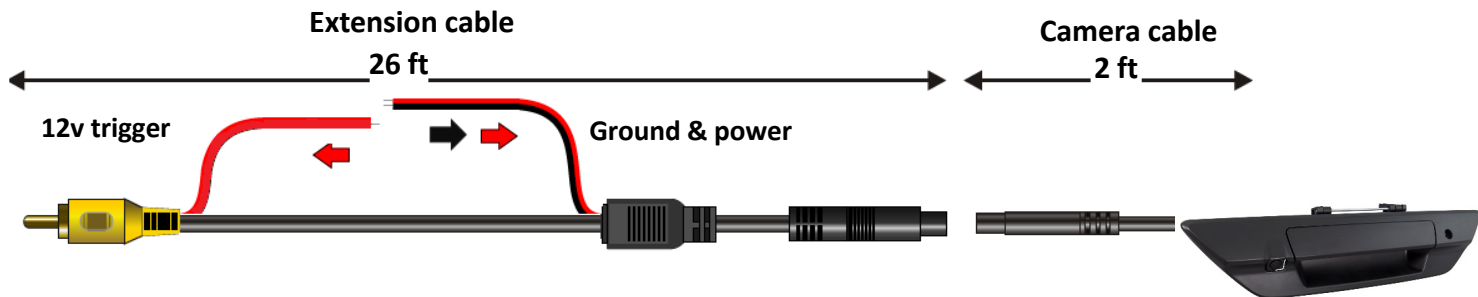

1. Box Contents

Wiring

Tailgate handle/Camera

2. Applications

2015-up* Toyota Hilux Revo

* See iBEAMUSA.com for full applications and year ranges.

3. Installation

- Connect the **RED** wire to a 12V reverse trigger.
- Connect the **BLACK** wire to a chassis ground.
- Cut the **WHITE** loop to cancel the parking guide lines.

4. Wiring Diagram

5. Specifications

Sensor	CMOS ¼ sensor
Resolution	400 TV Lines
Field of View	Diagonal 168°, Horizontal 136°, Vertical 100°
Illumination	0.1 Lux
IP Rating	IP69
Parking Lines	Defeatable
Extension Cable	26'
TV System	NTSC
Working Temp.	-20°C ~ 70°C
Warranty	3 Years