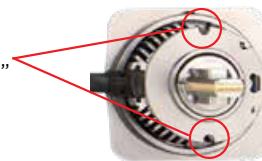

PRO SERIES HID to LED BULBS

"C" COLLAR

HID to LED CONVERSION

Introducing Heise's first HID to LED conversion bulbs. These five Pro Series bulbs cover every application of HID currently available on the market. Matched with a brand new extreme LED chipset, they not only outlast but will outperform HID bulbs. These bulbs are meticulously designed optimizing the LED position to maximize the headlight housing optics for both projector and reflector systems.

The "C" designation given to these bulb is in reference to the unique collar design that allows them to be properly keyed into projector "S" housings and reflector "R" housings.

HE-D1CPRO

FITS: D1S & D1R

HE-D2CPRO

FITS D2S & D2R

HE-D3CPRO

FITS D3S, D3R & D8S

HE-D4CPRO

FITS D4S & D4R

HE-D5CPRO

FITS D5S & D5R

WARNING: THIS LIGHTING PRODUCT IS SOLD FOR OFF-ROAD USE ONLY. This product should not be used on the road. Keep your original factory bulbs so that you can replace them for use on public roads. Keep the box that the new bulbs came in to store the bulbs and be sure to handle them with care when removing and re-installing.