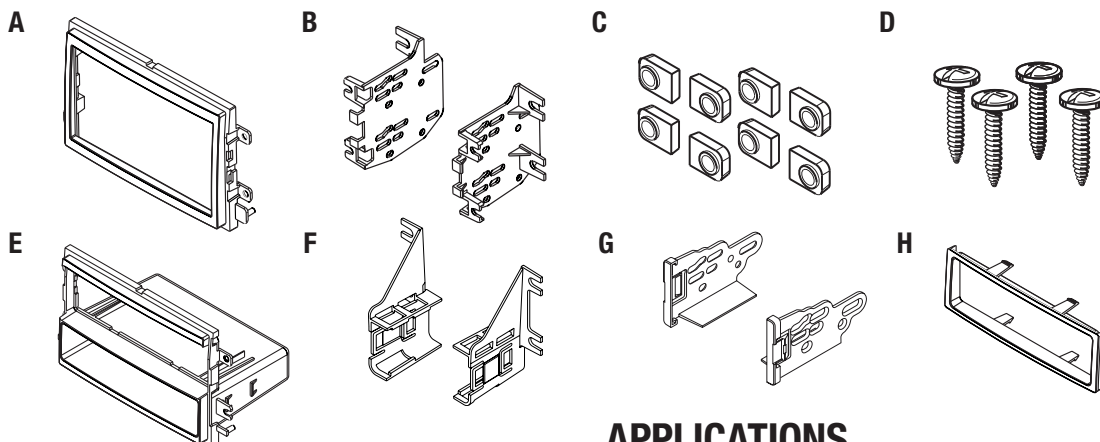

Product information sheet

Ford/Lincoln/Mercury 2004-2019 581 FD/FDDK2

KIT FEATURES

- DIN radio provision with pocket
- ISO DIN radio provision with pocket
- ISO DDIN radio provision

KIT COMPONENTS

- A) Radio housing A • B) ISO DDIN brackets • C) Spacers • D) (4) Screws
- E) Radio housing B • F) ISO DIN brackets • G) ISO brackets • H) Trim plate