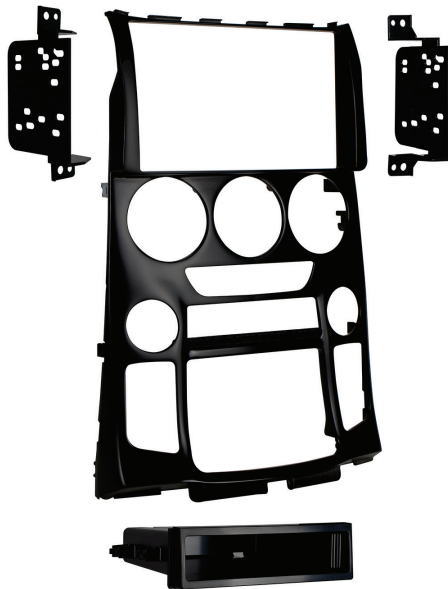

Hyundai Genesis Coupe (w/o NAV) **2013-2016**

Visit MetraOnline.com for more detailed information about the product and up-to-date vehicle specific applications.

- D** ISO DIN radio provision with pocket
- P** Painted matte black

KIT COMPONENTS

- Radio housing
- Radio brackets
- Pocket
- PC-7871 Panel clips (2)
- #8 x 1/2" Phillips screws (12)
- #8 x 3/8" Phillips screws (4)

WIRING & ANTENNA CONNECTIONS

(sold separately)

Wiring Harness: Visit metraonline.com for audio/video and steering wheel control interface options.