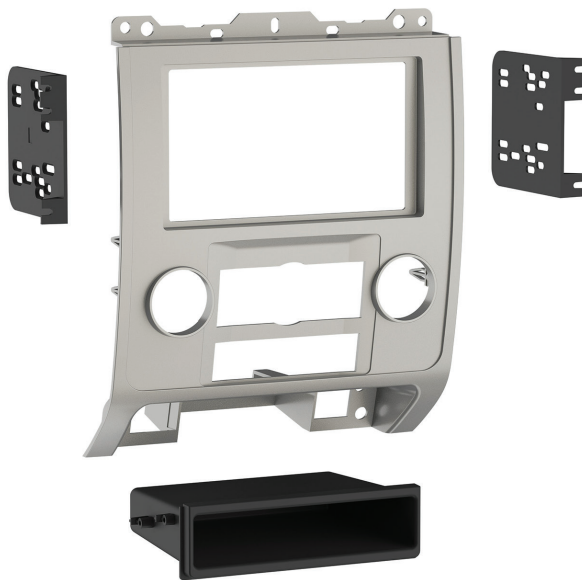

HARDWARE INCLUDED