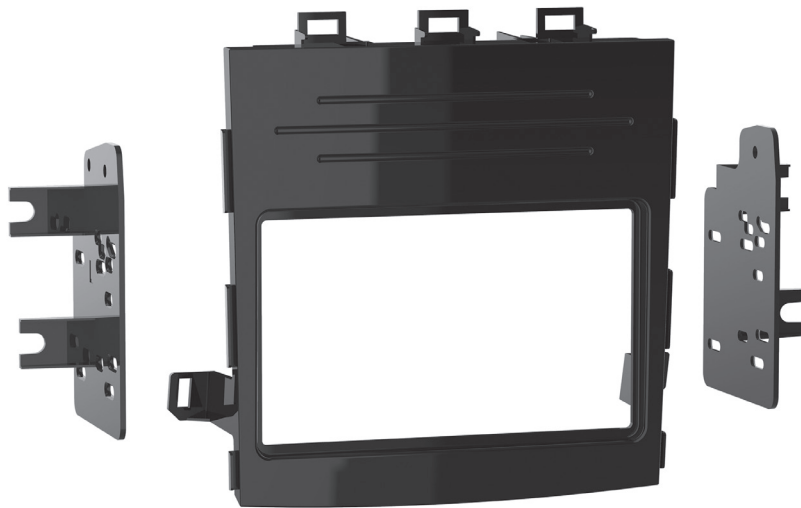

Subaru **Ascent** 2019-2022

Visit MetraOnline.com for more detailed information about the product and up-to-date vehicle specific applications.

- D** ISO DIN radio provision with pocket
- P** Painted high-gloss black

KIT COMPONENTS

- Radio trim panel
- Radio brackets
- Panel clips (4)

WIRING & ANTENNA CONNECTIONS

(sold separately)

Wiring Harness: 70-1761

Antenna adapter: 40-LX11

Steering wheel control interface: ASWC-1

SALES 386-257-2956